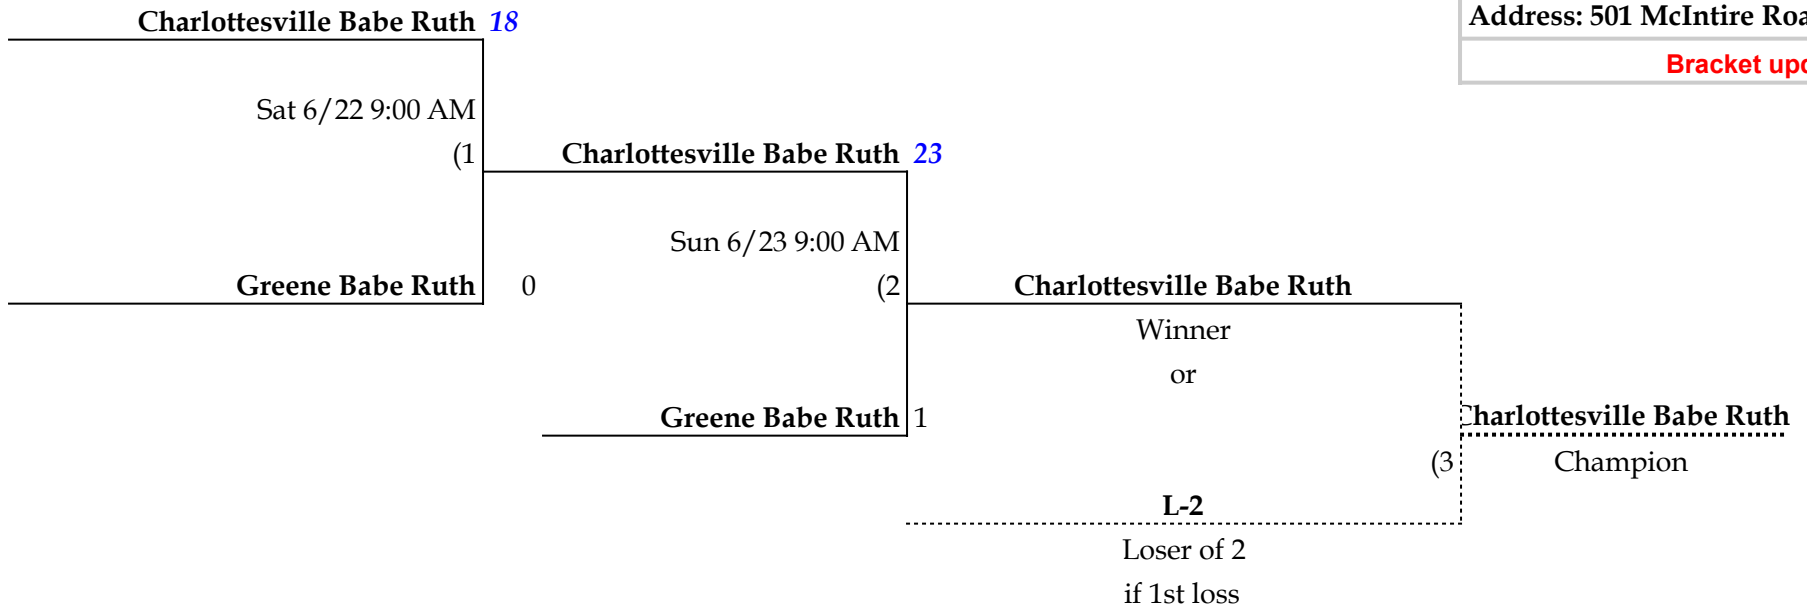

Babe Ruth League, Inc. 3-Team Double Elimination Bracket

**13-16s**

**Host:** Charlottesville Babe Ruth League

**Address:** 501 McIntire Road Charlot

**Bracket updated: 06/1**

<b>Bracket</b>	
atesville, VA 22901	
<b>3/2024</b>	